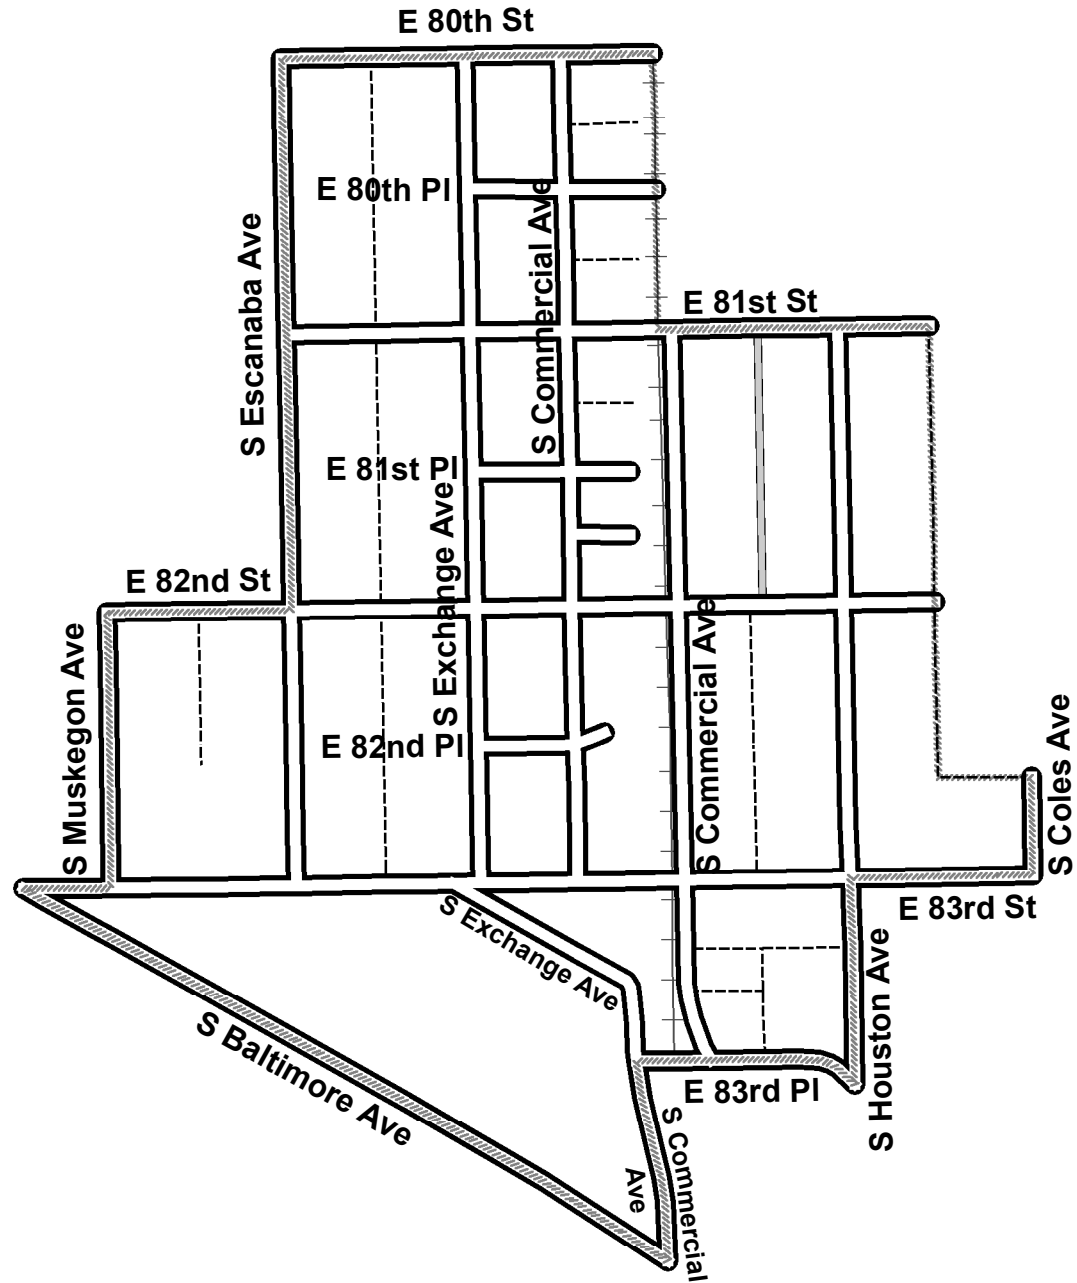

PCT 25 WARD 07

Legend

-  Precinct Boundary
-  Freeway
-  Major Street
-  Local Street
-  Service Drive
-  Ramp
-  Alley
-  Streams
-  Railroad

Board of Elections
 City of Chicago
 69 W Washington, Suite 600
 Chicago, IL 60602
 312-269-7900

www.chicagoelections.com

640 320 0 640 Feet