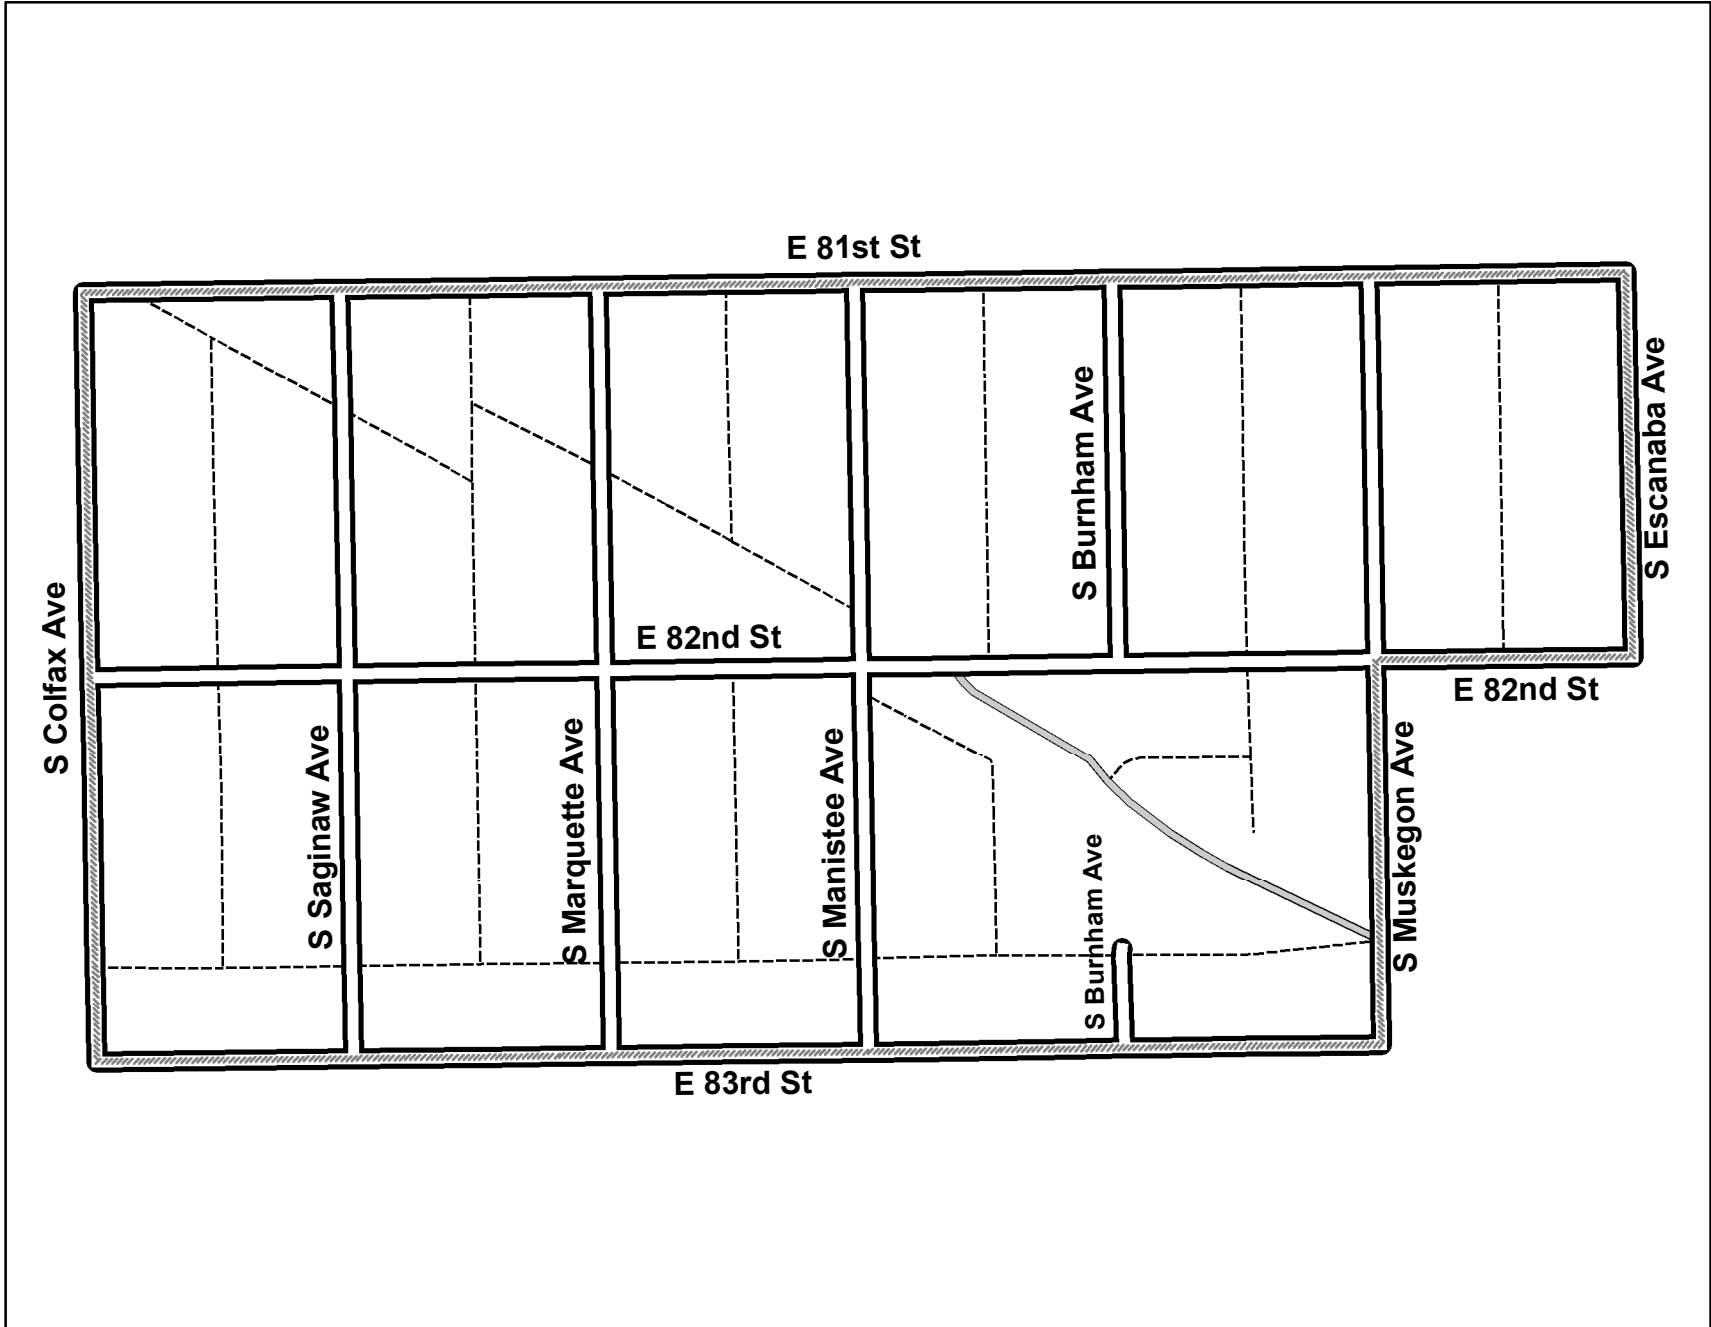

PCT 24 WARD 07

Legend

-  Precinct Boundary
-  Freeway
-  Major Street
-  Local Street
-  Service Drive
-  Ramp
-  Alley
-  Streams
-  Railroad

Board of Elections
 City of Chicago
 69 W Washington, Suite 600
 Chicago, IL 60602
 312-269-7900