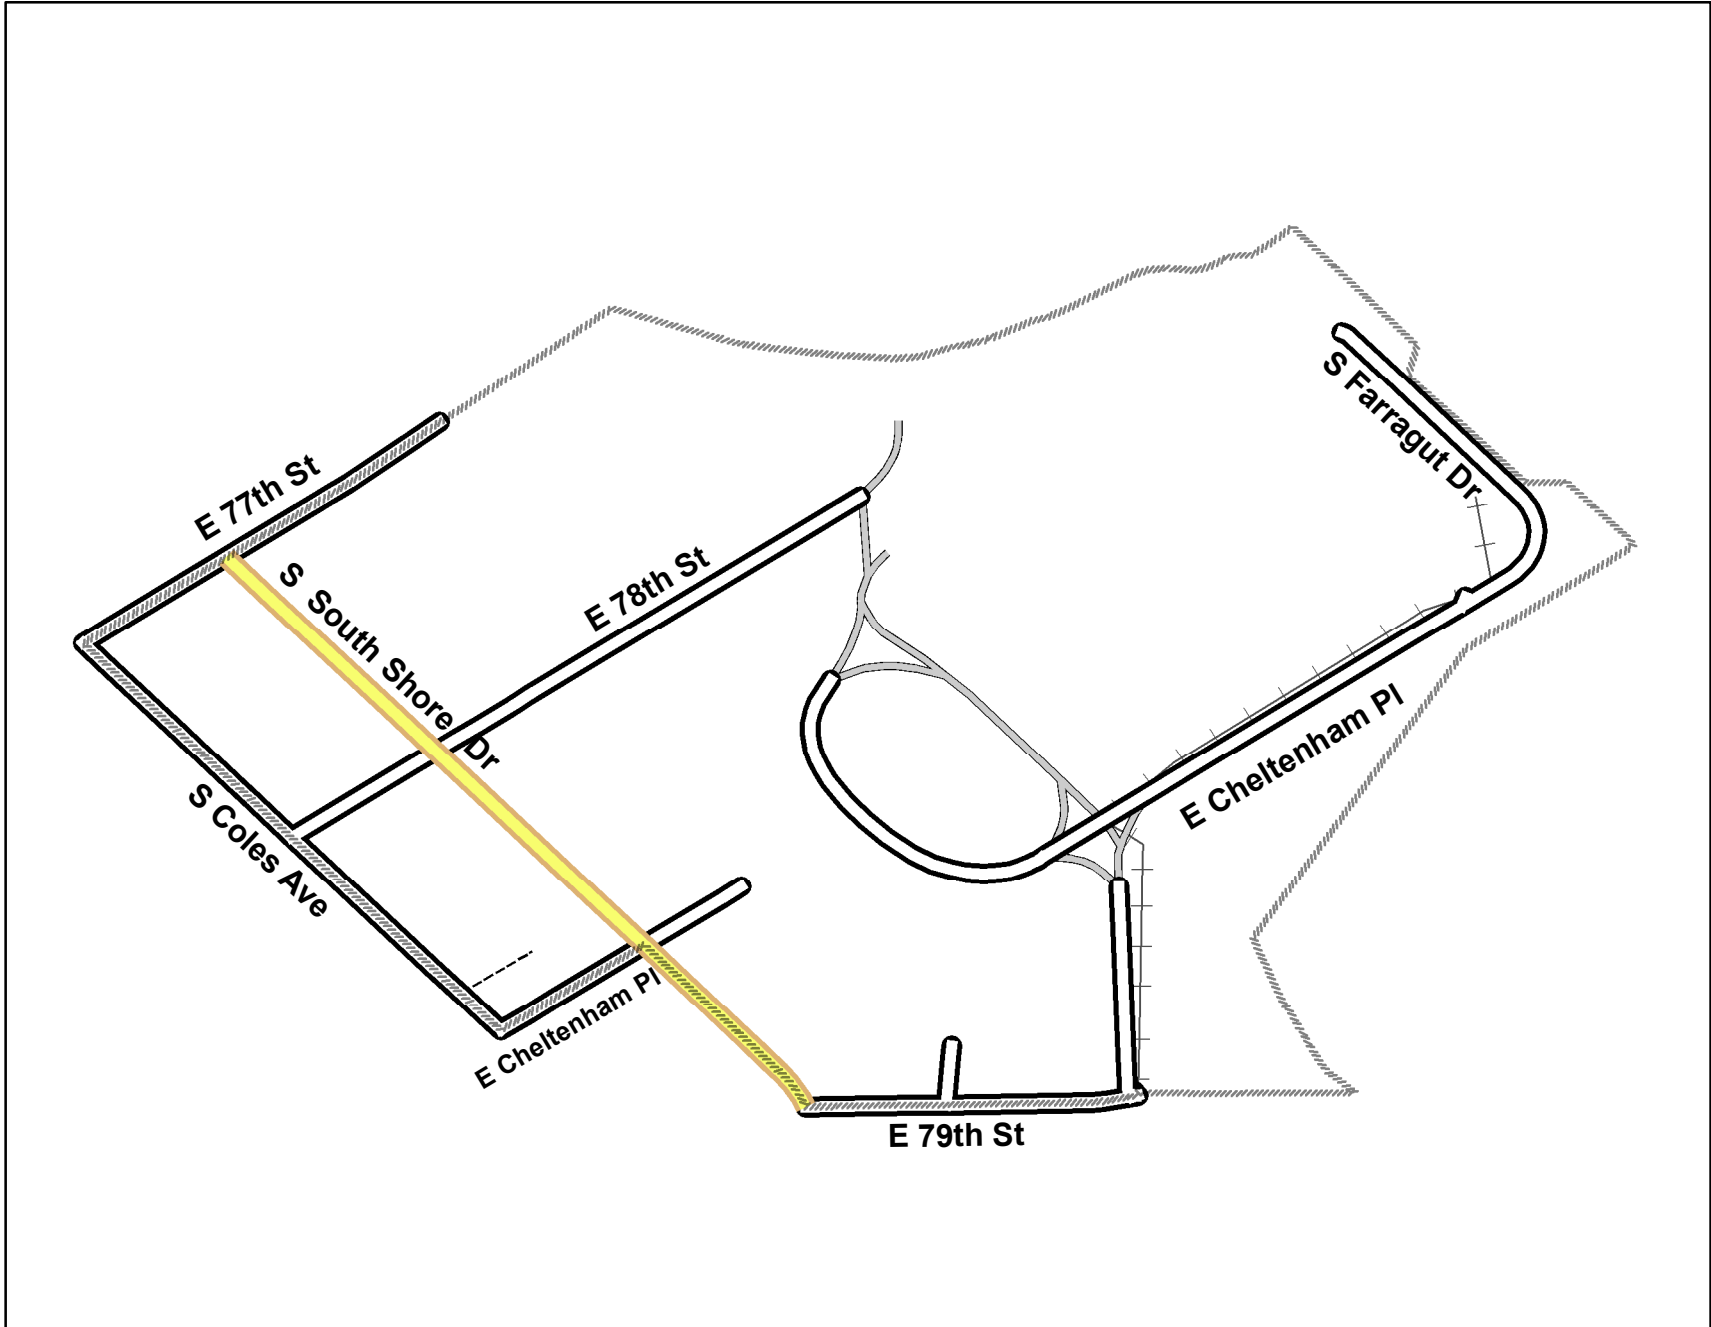

PCT 18 WARD 07

Legend

-  Precinct Boundary
-  Freeway
-  Major Street
-  Local Street
-  Service Drive
-  Ramp
-  Alley
-  Streams
-  Railroad

Board of Elections
City of Chicago
69 W Washington, Suite 600
Chicago, IL 60602
312-269-7900
www.chicagoelections.com