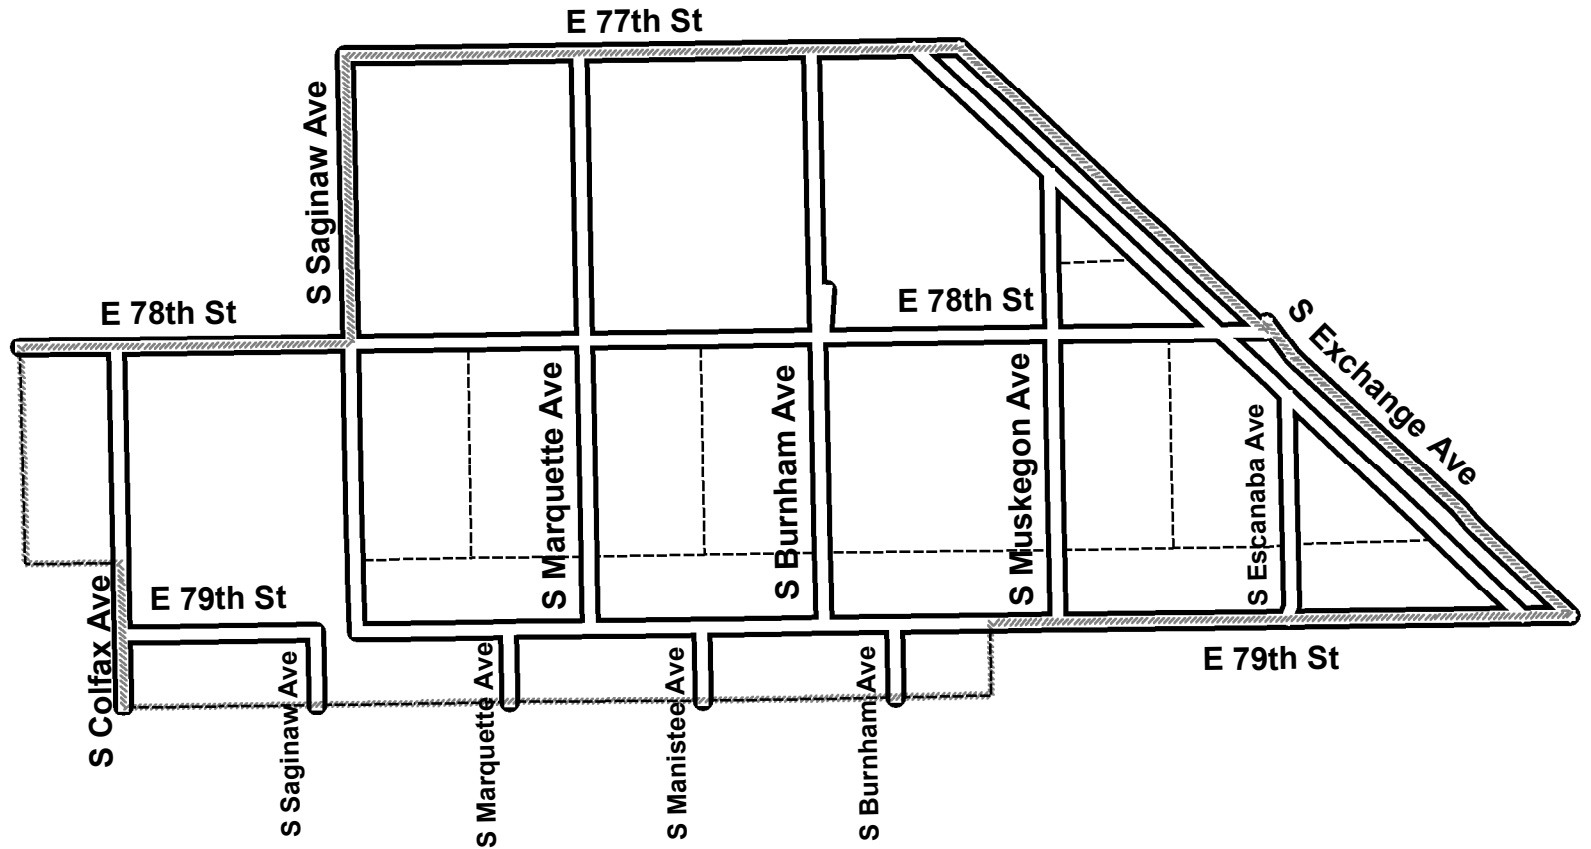

# PCT 17 WARD 07

## Legend

-  Precinct Boundary
-  Freeway
-  Major Street
-  Local Street
-  Service Drive
-  Ramp
-  Alley
-  Streams
-  Railroad

Board of Elections  
 City of Chicago  
 69 W Washington, Suite 600  
 Chicago, IL 60602  
 312-269-7900  
  
[www.chicagoelections.com](http://www.chicagoelections.com)