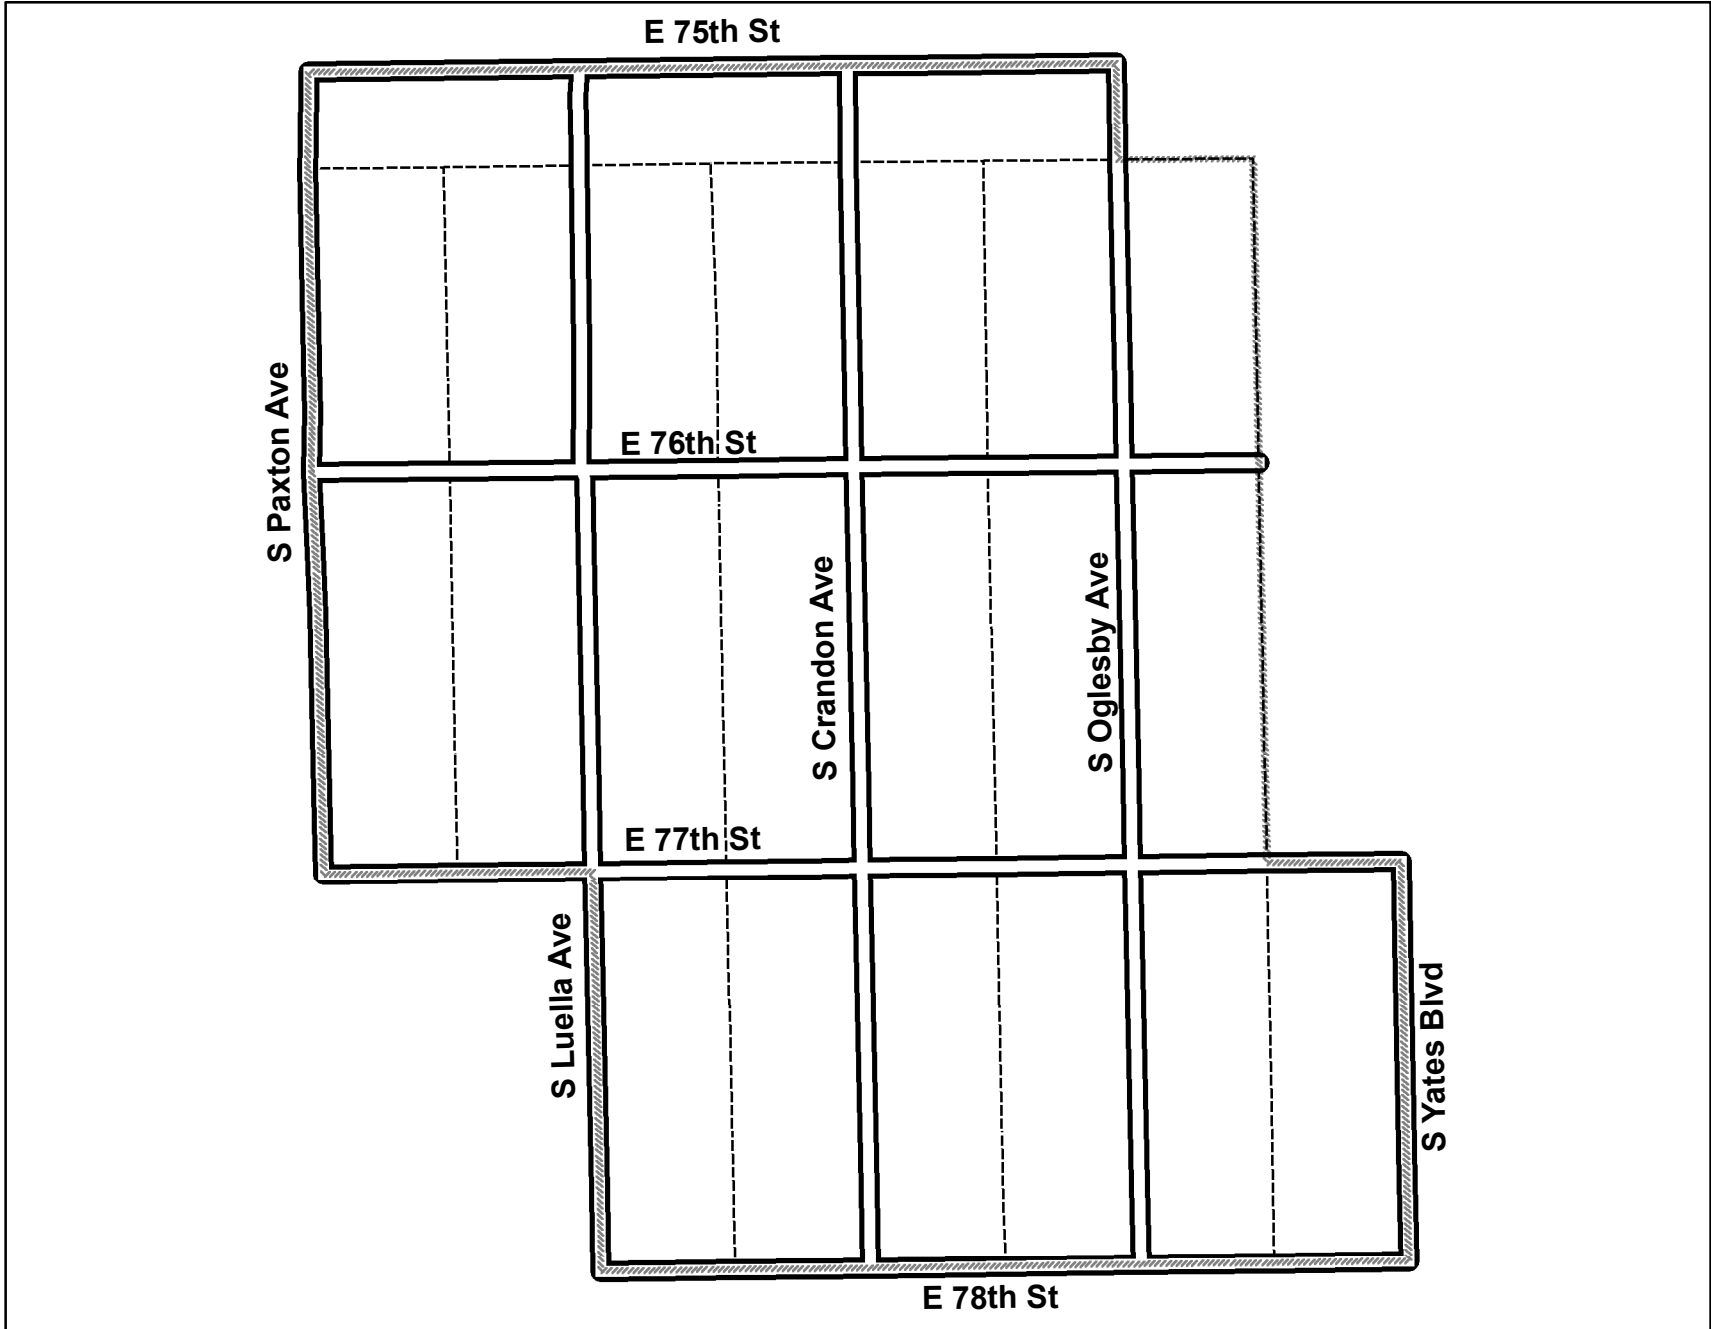

PCT 10 WARD 07

Legend

- Precinct Boundary
- Freeway
- Major Street
- Local Street
- Service Drive
- Ramp
- Alley
- Streams
- Railroad

Board of Elections
City of Chicago
69 W Washington, Suite 600
Chicago, IL 60602
312-269-7900