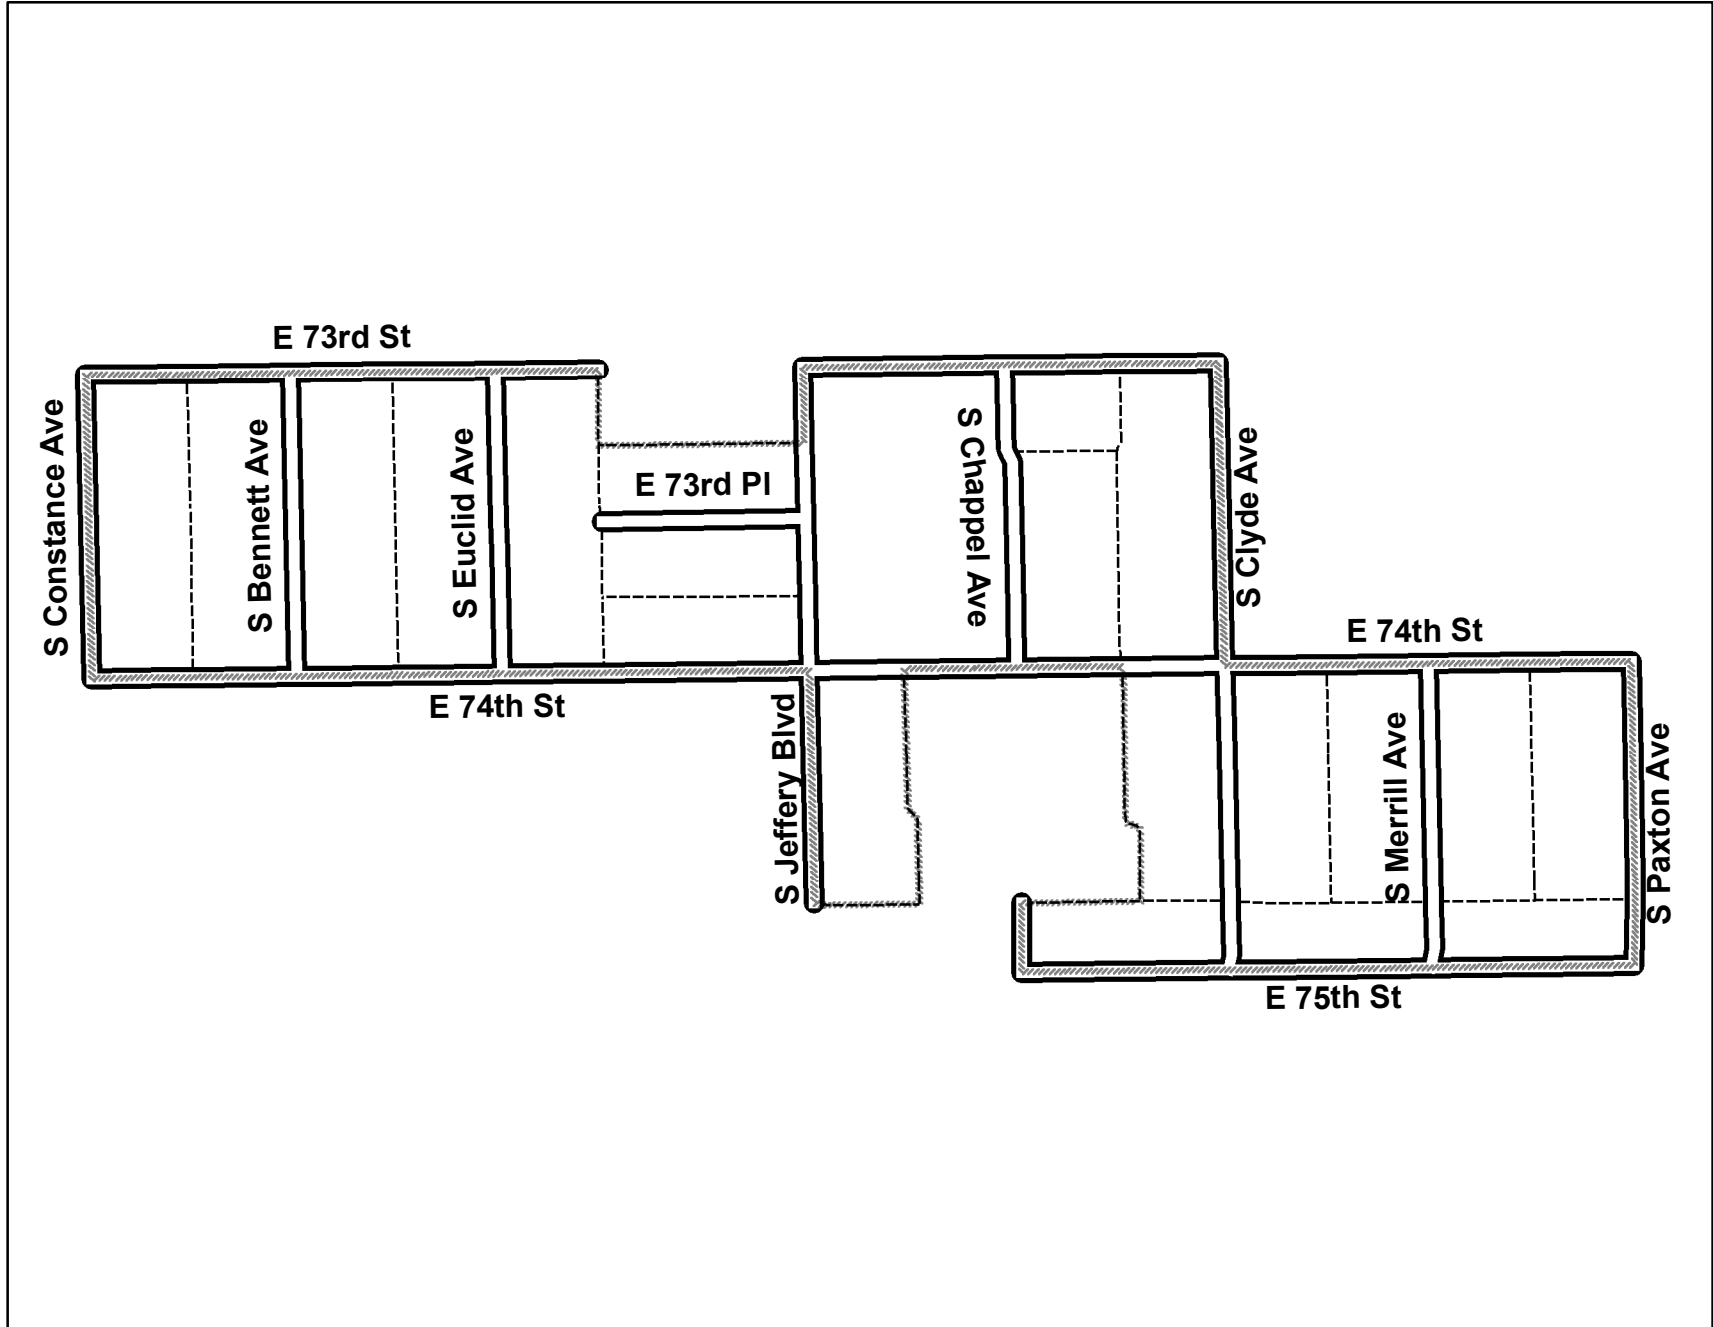

PCT 03 WARD 07

Legend

- Precinct Boundary
- Freeway
- Major Street
- Local Street
- Service Drive
- Ramp
- Alley
- Streams
- Railroad

Board of Elections
City of Chicago
69 W Washington, Suite 600
Chicago, IL 60602
312-269-7900
www.chicagoelections.com